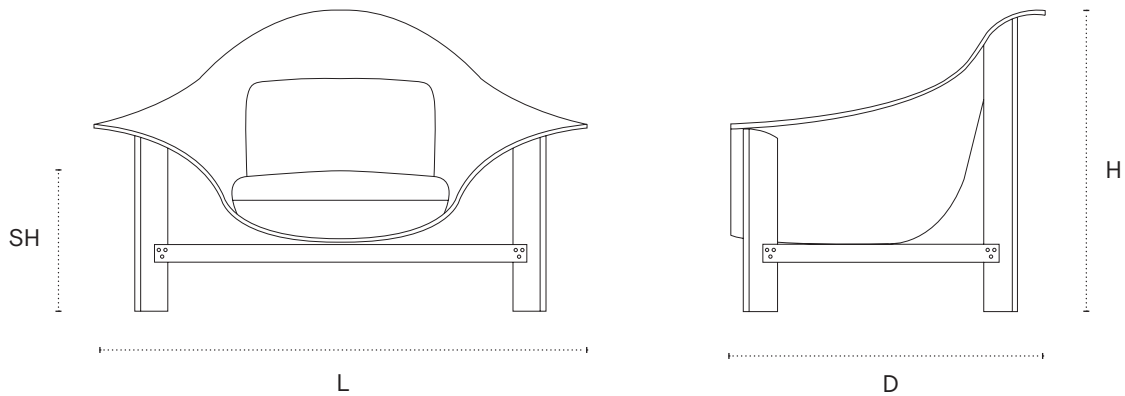

Bianca Chair

Shown in Walnut with Orior Leather, Brick and Orior Velvet, Terracotta.

DIMENSIONS

46" L x 26.5" D x 26" H x 15" SH

TECHNICAL DETAILS

Structure	Resin mould
Base	Oak / Walnut
Structure Upholstery	Orior Leather, Brick / Flamingo / Rain / Toffee
Seat / Back cushion	Orior Velvet, Terracotta / Blossom / Cornflower / Cream
Seat / Back Cushion yardage required	2 yards