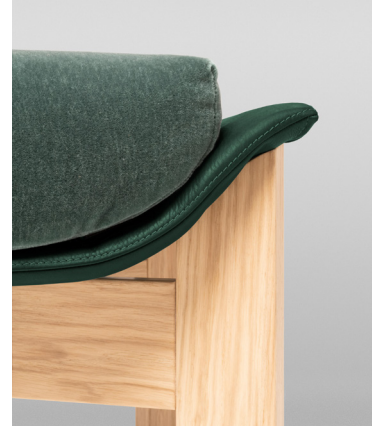

## Bianca Ottoman

Shown in Orior Leather, Hunter and COM Vescom Mohair with oak frame

### DIMENSIONS

25"L x 15"D x 15"H