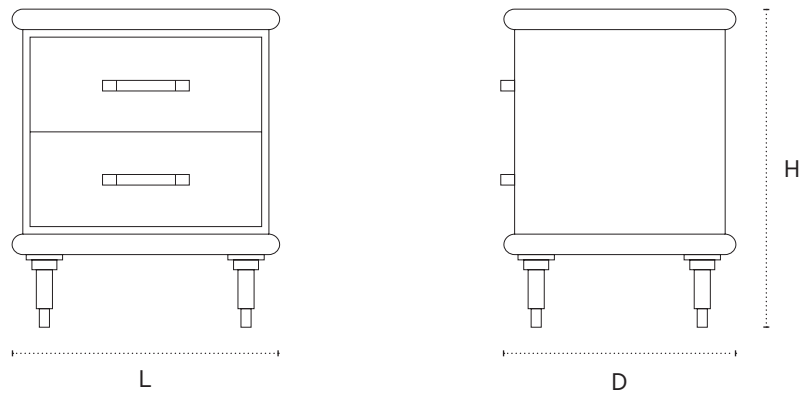

Bembo Side Table

Shown in Orior Leather Mint and aged brass hardware

DIMENSIONS

19"L x 17"D x 24"H

TECHNICAL DETAILS

Frame / Interior

Oak / Dark Oak

Orior Leather