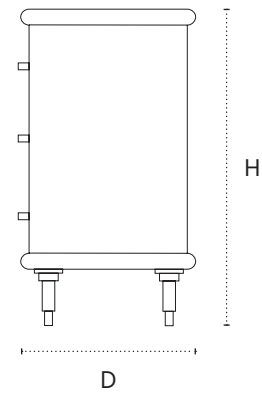

Bembo Dresser

Shown in Orior Leather, Nectar with Jerry Pair drawer fronts, aged brass hardware and oak interior

DIMENSIONS

65"L x 18.5"D x 34.25"H

TECHNICAL DETAILS

Frame / Interior

Oak / Dark Oak

Orior Leather