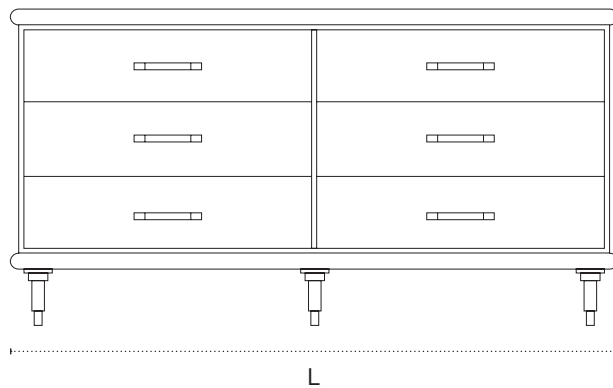

Bembo Dresser

Shown in Orior Leather, Nectar with Jerry Pair drawer fronts, aged brass hardware and oak interior

DIMENSIONS

65"L x 18.5"D x 34.25"H

TECHNICAL DETAILS

Frame / Interior

Oak / Dark Oak

Orior Leather