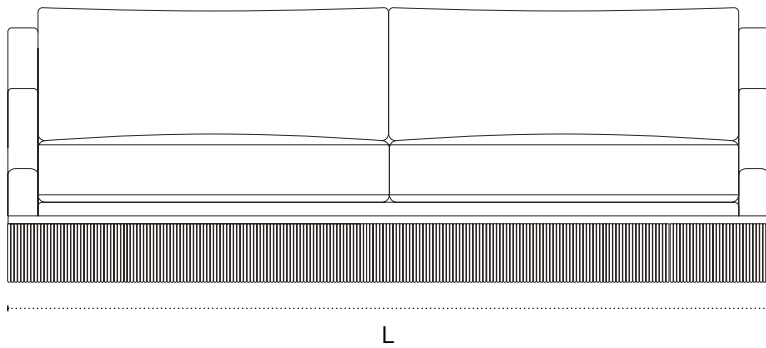

Atlanta Sofa

Shown in Pierre Frey fabric: Viggo, color Matelot

DIMENSIONS

80" L x 40" D x 36" H x 18.5" SH

102" L x 40" D x 36" H x 18.5" SH

TECHNICAL DETAILS

Structure

Solid Beech frame / Coil spring system

Seat / Back cushion

Foam core with feather quilt / Feather

Pierre Frey Velvet

Viggo, Matelot / Mordore / Cactus / Caramel

Yardage required

80" L : 16 yards + 7 meters fringe / 102" L : 19.5 yards + 7.5 meters fringe