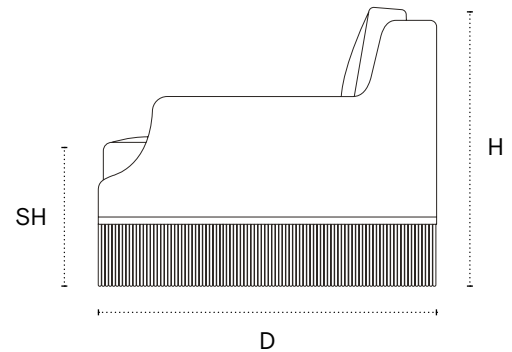

Atlanta Sofa

Shown in Pierre Frey fabric: Viggo, color Matelot

DIMENSIONS

80" L x 40" D x 36" H x 18.5" SH

102" L x 40" D x 36" H x 18.5" SH

TECHNICAL DETAILS

Structure

Solid Beech frame / Coil spring system

Seat / Back cushion

Foam core with feather quilt / Feather

Pierre Frey Velvet

Viggo, Matelot / Mordore / Cactus / Caramel

Yardage required

80" L : 16 yards + 7 meters fringe / 102" L : 19.5 yards + 7.5 meters fringe