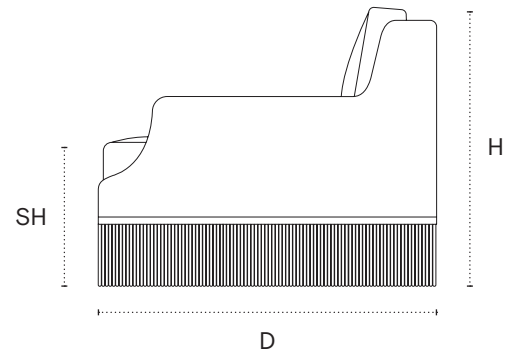

Atlanta Sofa

Shown in Pierre Frey fabric: Viggo, color Matelot

DIMENSIONS

80" L x 40" D x 36" H x 18.5" SH

102" L x 40" D x 36" H x 18.5" SH

TECHNICAL DETAILS

Structure

Solid Beech frame / Coil spring system

Seat / Back cushion

Foam core with feather quilt / Feather

Orior Velvet

Acorn / Denim / Chilli / Coal

Pierre Frey Velvet

Viggo, Matelot / Ardoise / Mordore / Corail

Yardage required

80" L : 16 yards / 102" L : 19.5 yards