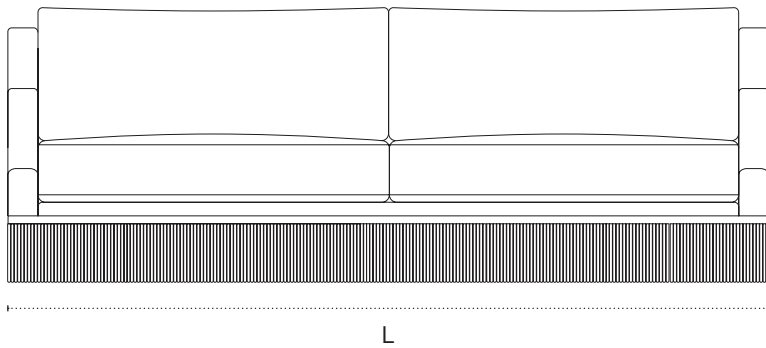

Atlanta Sofa

Shown in Pierre Frey fabric: Viggo, color Matelot

DIMENSIONS

80" L x 40" D x 36" H x 18.5" SH

102" L x 40" D x 36" H x 18.5" SH

TECHNICAL DETAILS

Structure

Solid Beech frame / Coil spring system

Seat / Back cushion

Foam core with feather quilt / Feather

Orior Velvet

Acorn / Denim / Chilli / Coal

Pierre Frey Velvet

Viggo, Matelot / Ardoise / Mordore / Corail

Yardage required

80" L : 16 yards / 102" L : 19.5 yards