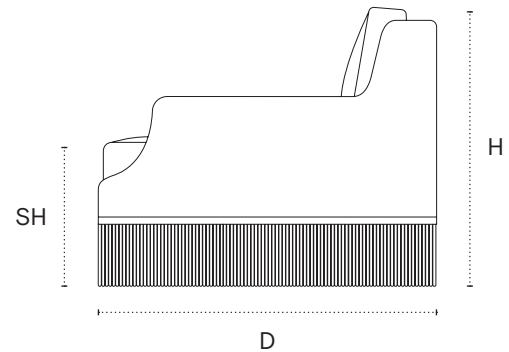

Atlanta Sofa

Shown in Pierre Frey fabric: Viggo, color Matelot

DIMENSIONS

80" L x 40" D x 36" H x 18.5" SH

102" L x 40" D x 36" H x 18.5" SH

TECHNICAL DETAILS

Structure

Solid Beech frame / Coil spring system

Seat / Back cushion

Foam core with feather quilt / Feather

Pierre Frey Velvet

Viggo, Matelot / Ardoise / Mordore / Corail

Yardage required

80" L : 16 yards + 7 meters fringe / 102" L : 19.5 yards + 7.5 meters fringe