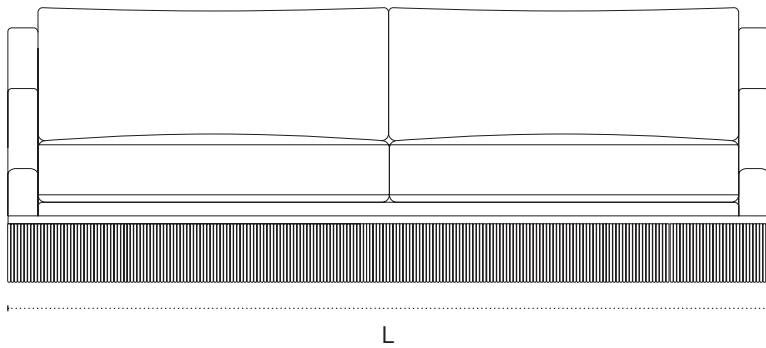

Atlanta Sofa

Shown in Pierre Frey fabric: Viggo, color Matelot

DIMENSIONS

80" L x 40" D x 36" H x 18.5" SH

102" L x 40" D x 36" H x 18.5" SH

TECHNICAL DETAILS

Structure

Solid Beech frame / Coil spring system

Seat / Back cushion

Foam core with feather quilt / Feather

Pierre Frey Velvet

Viggo, Matelot / Ardoise / Mordore / Corail

Yardage required

80" L : 16 yards + 7 meters fringe / 102" L : 19.5 yards + 7.5 meters fringe