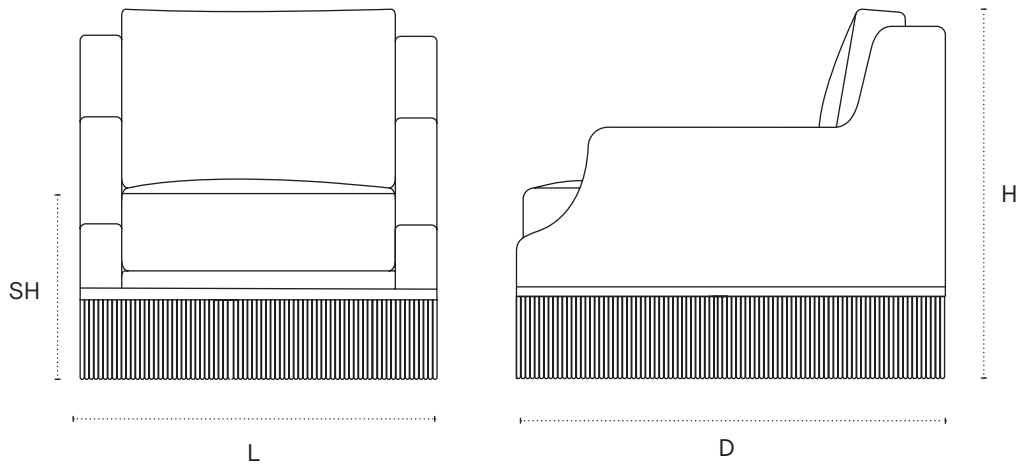

Atlanta Chair

Shown in Orior Velvet, color Acorn

DIMENSIONS

32" L x 40" D x 36" H x 18.5" SH

TECHNICAL DETAILS

Structure

Solid Beech frame / Coil spring system

Seat / Back cushion

Foam core feather quilt / Feather

Orior Velvet

Acorn / Denim / Chilli / Coal

Yardage required

7.5 yards