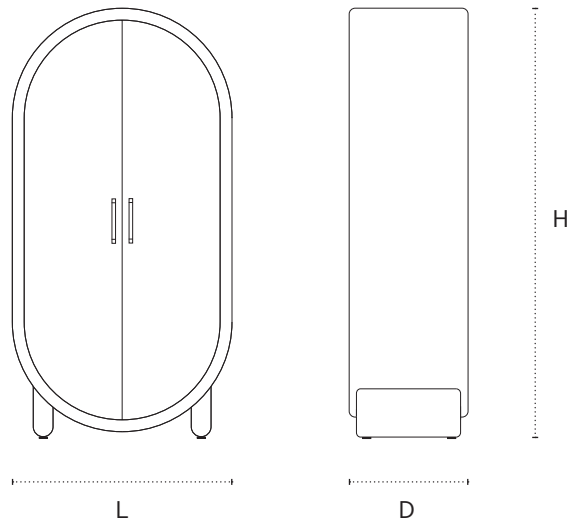

Artic Wardrobe

Shown in blackened Oak, blackened steel with Orior Leather Sunrise and Giallo Sienna marble

DIMENSIONS

43" L x 23" D x 87" H

TECHNICAL DETAILS

Wood	Blackened Oak / Natural Oak
Doors	Blackened Steel / Aged Brass
Hardware	Leather wrapped aged Brass / Blackened Steel
Orior Leather	Sunrise / Jam / Slate / Mint
Stone	Giallo Siena / Irish Green / Nero Marble / Botticino Crema