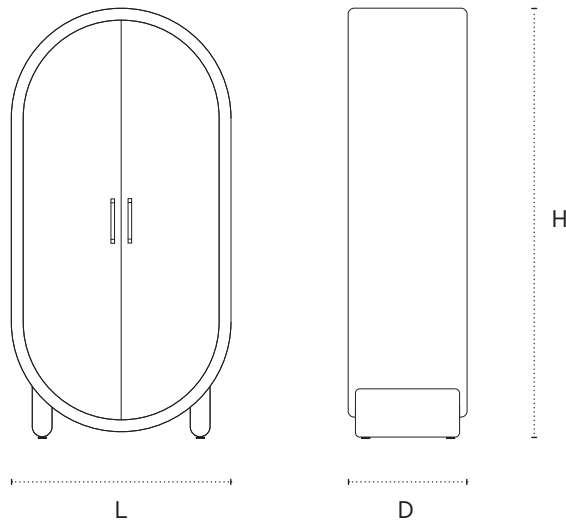

Artic Wardrobe

Shown in blackened Oak, blackened steel with Orior Leather Sunrise and Giallo Sienna marble

DIMENSIONS

43" L x 23" D x 87" H

TECHNICAL DETAILS

Wood	Blackened Oak / Oak
Doors	Blackened Steel / Aged Brass
Hardware	Aged Brass / Blackened Steel
Orior Leather	Sunrise / Jam / Slate / Mint
Stone	Giallo Siena / Irish Green / Orior Nero / Portuguese Limestone