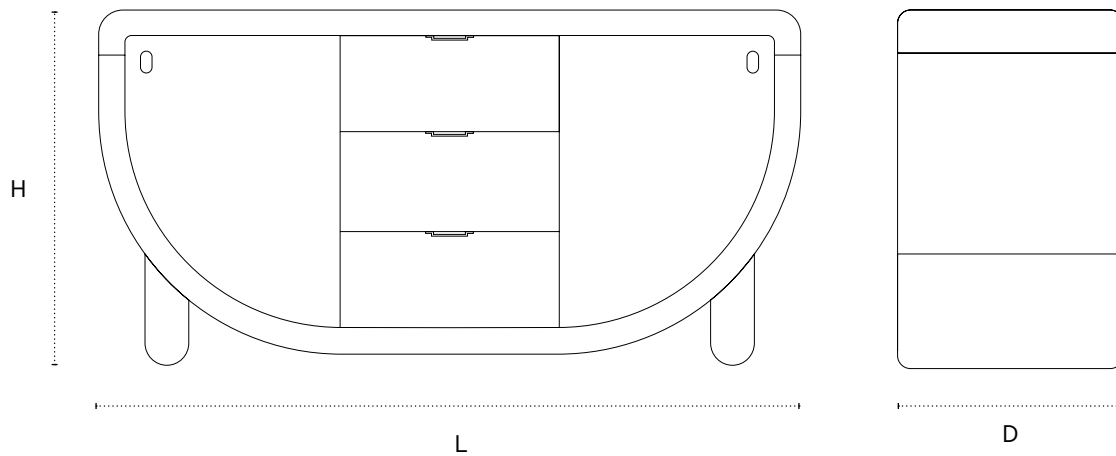

The Artic Credenza

Shown in Oror / Leather, Nero with walnut, aged brass and Oror Crema marble.

DIMENSIONS

63" L x 20" D x 32" H

TECHNICAL DETAILS

Wood	Walnut / Oak / Blackened Oak
Legs & Top	Orior Crema / Oror Nero / Giallo Siena / Irish Green Marble
Hardware & Doors	Aged Brass / Blackened Steel
Orior Leather	Nero / Brick / Toffee / Shark