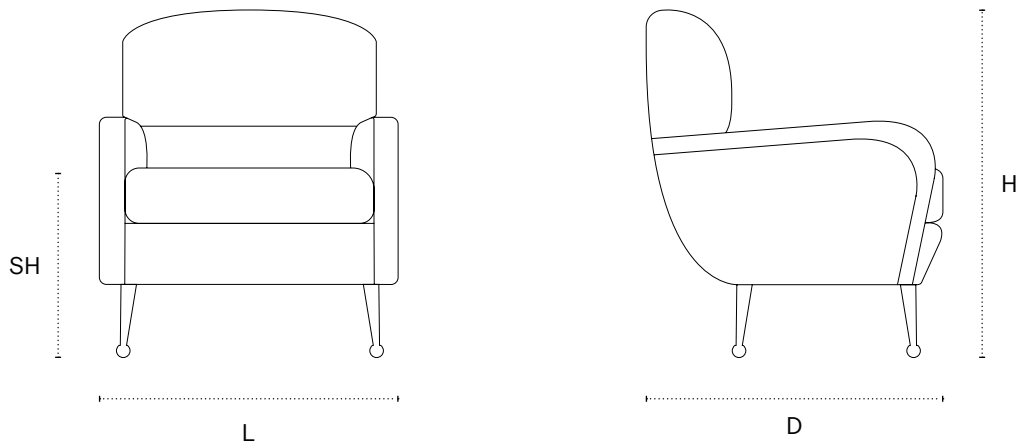

Andre Chair

Shown in Maharam Nestle, color: Embark with aged brass legs

DIMENSIONS

31.5" L x 35" D x 33.5" H x 18.5" SH

TECHNICAL DETAILS

Structure	Solid Beech frame / Hand-tied zigzag spring unit
Legs	Aged Brass / Blackened Steel
Seat / Back cushion	High Density Foam Core
Fabric options	Maharam, Nestle / Embark / Hoax / Antique / Motif
Yardage required	6.5 yards